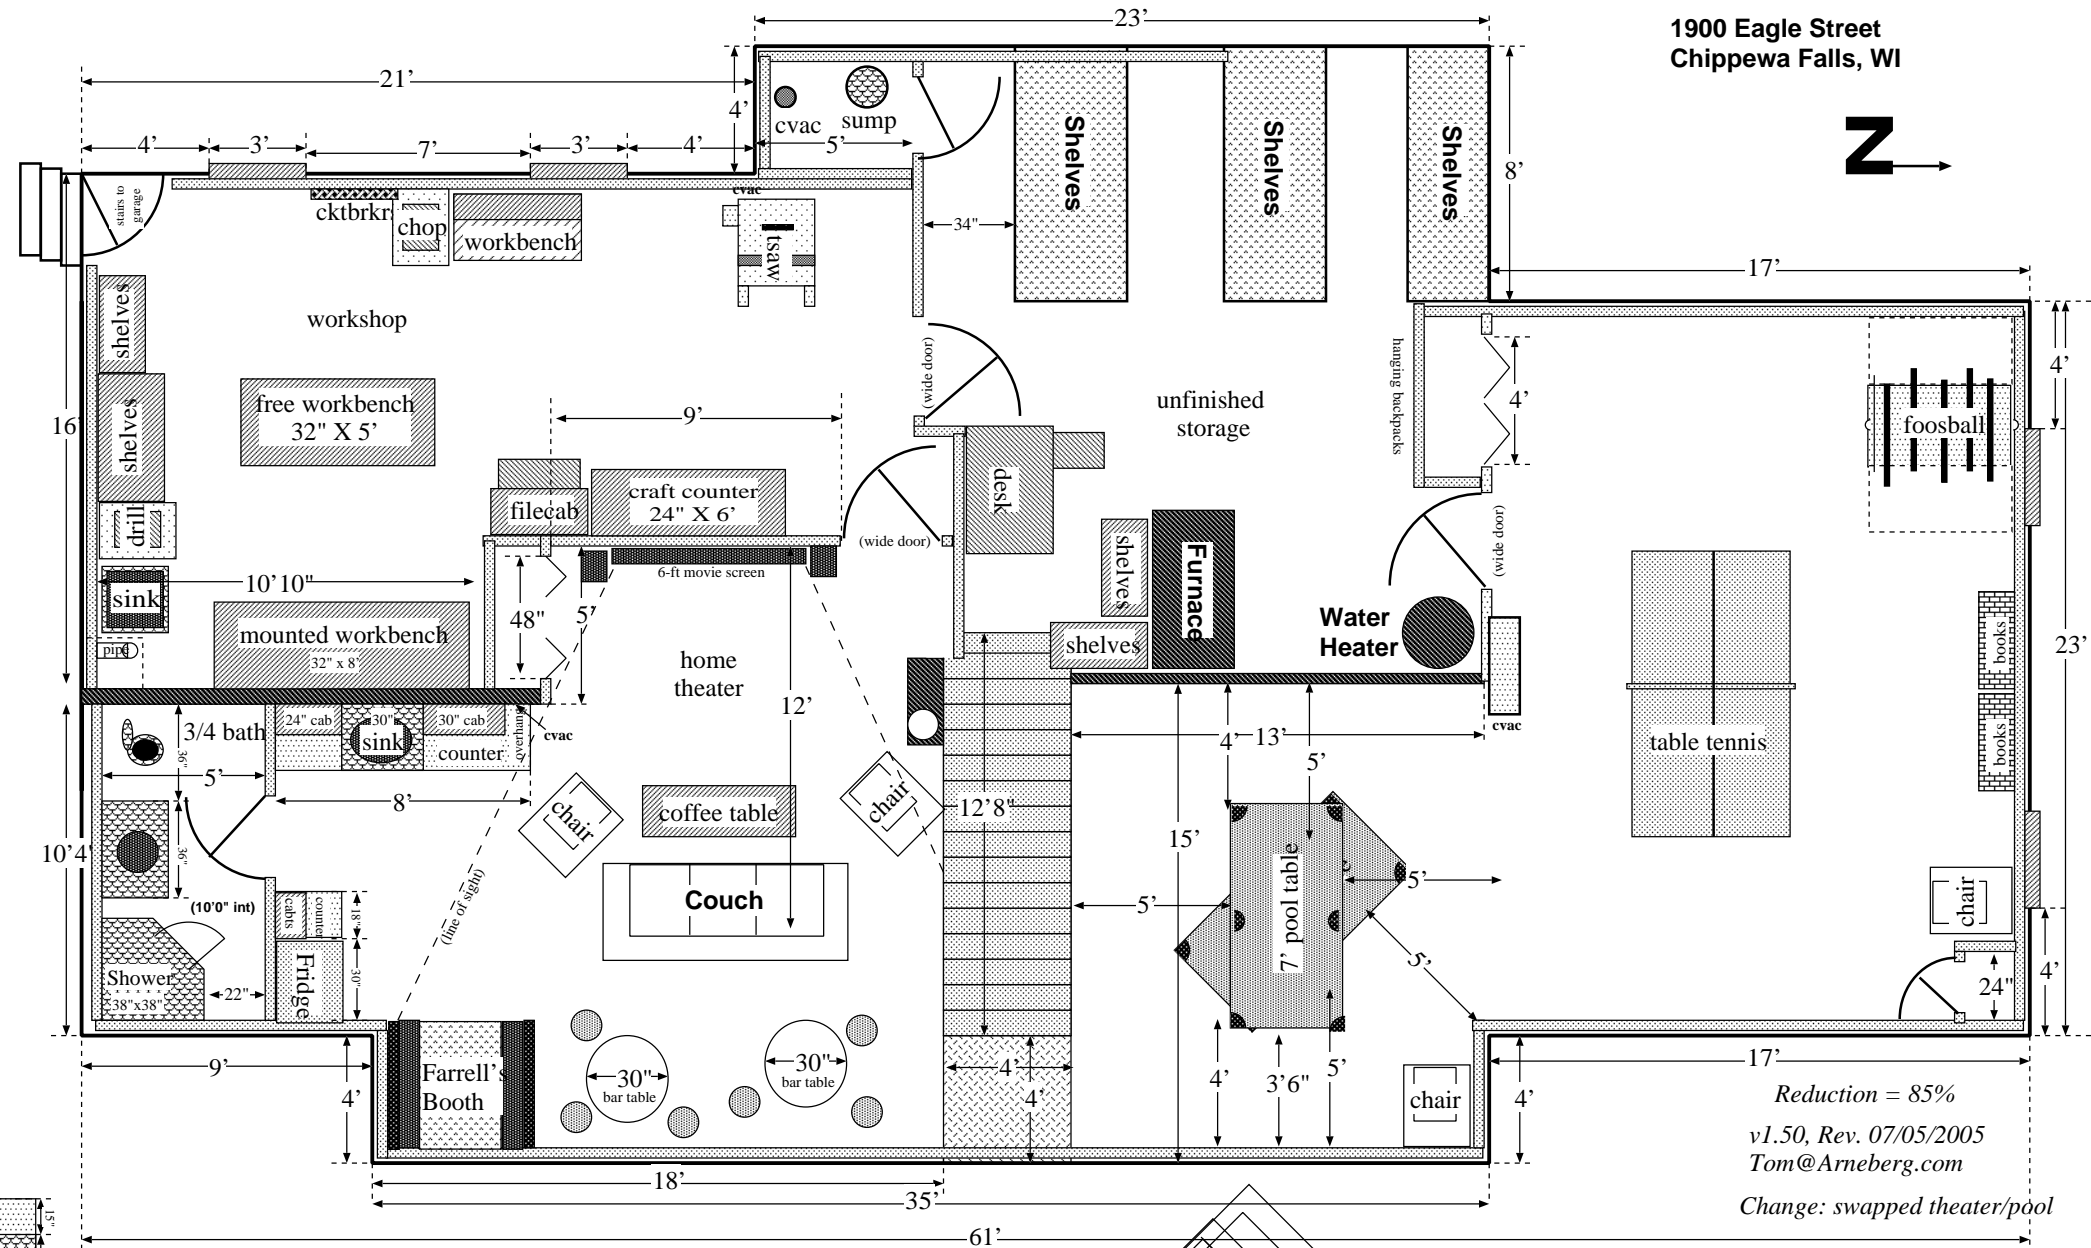

Arneberg.com BASEMENT

1900 Eagle Street
Chippewa Falls, WI

Reduction = 85%
v1.50, Rev. 07/05/2005
Tom@Arneberg.com
Change: swapped theater/pool